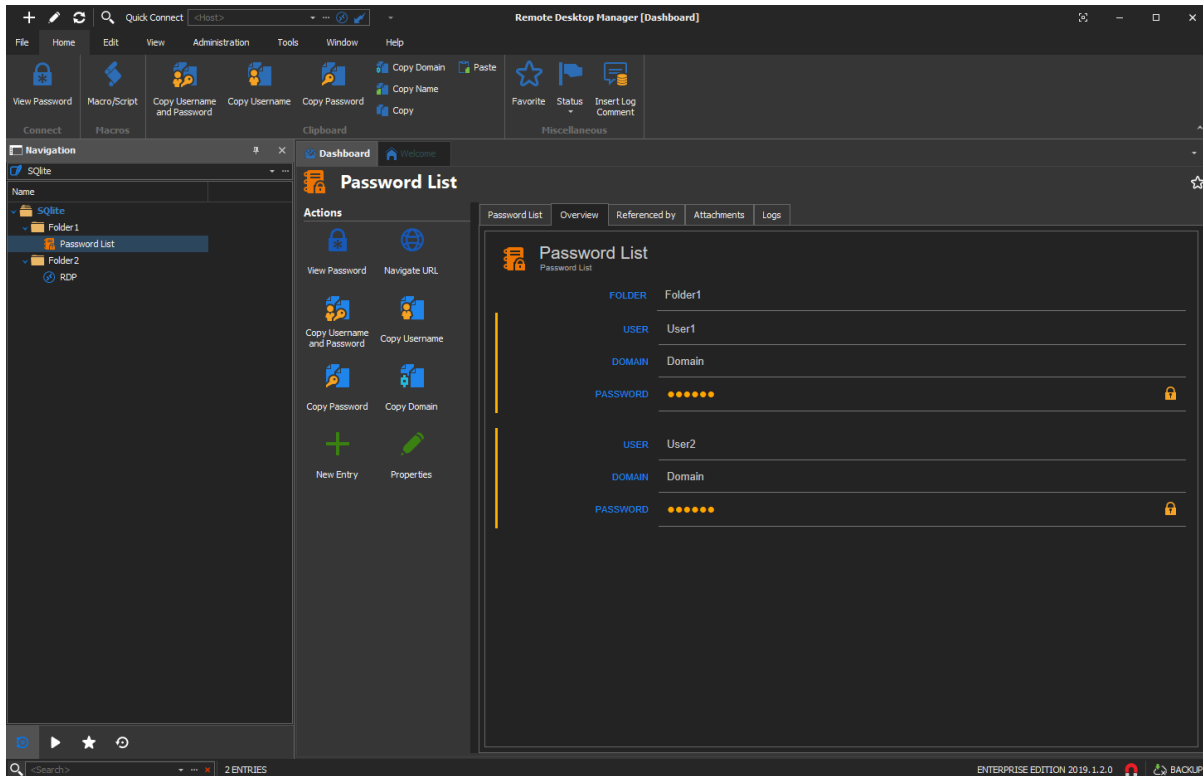

Improved User Interface

First of all, don't worry about having to familiarize yourself with a totally new UI. We've kept the same fundamental UI that you know (and hopefully love) and made some relatively small but notable enhancements. For example, we tweaked the icons and added a really cool new theme called "The Black Theme". It's great if you want to reduce eyestrain, or if you're working alone at night and want to feel like you're in some kind of super ultra-top-secret underground Command Center.

Multi-Vault Advanced Search

Searching in RDM is now easier than ever! Now, your search will scan your active vault, along with all of the other vaults that you have access to. And if your search is successful, RDM will tell you which vault contains what you're looking for.

Dark Theme for MacOS

If you use RDM for MacOS, you can now choose the dark theme, which will change your UI to a really sleek black and gray background.