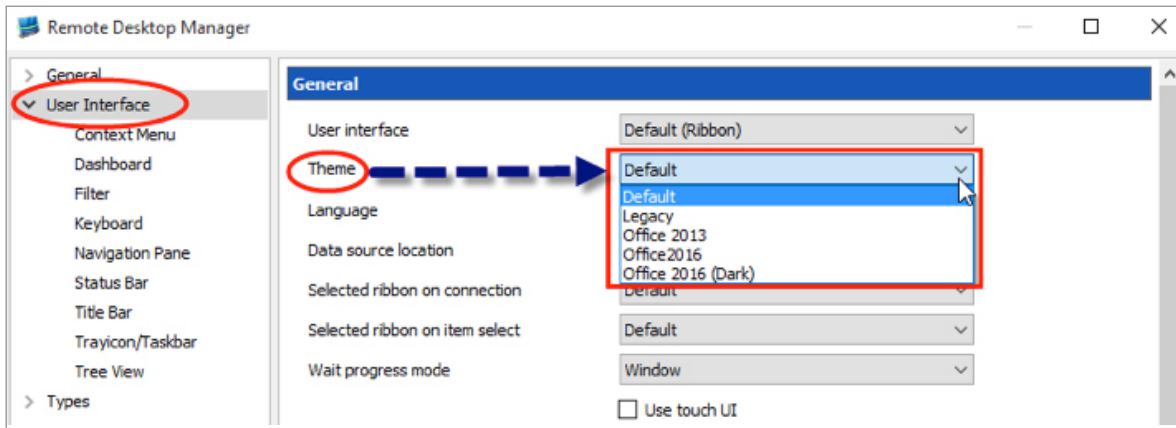

Before you could adapt your User Interface with either the Ribbon or Menu interface, but your options would pretty much end there. Now you can actually choose the theme you would like to use; this will modify the color and look of your User Interface!

Let's take a quick look at your options:

The Legacy theme is the old old look of Remote Desktop Manager (a look from RDM 7.x's time). The Office 2013 (our previous default) and the Legacy theme look quite alike, except for the File menu.

Office 2016 is our newly created color theme; it's the new trend for sure. Yet the one that might surprise you is the **Office 2016 (Dark)** setting, which will modify your whole User Interface to a black and gray background.