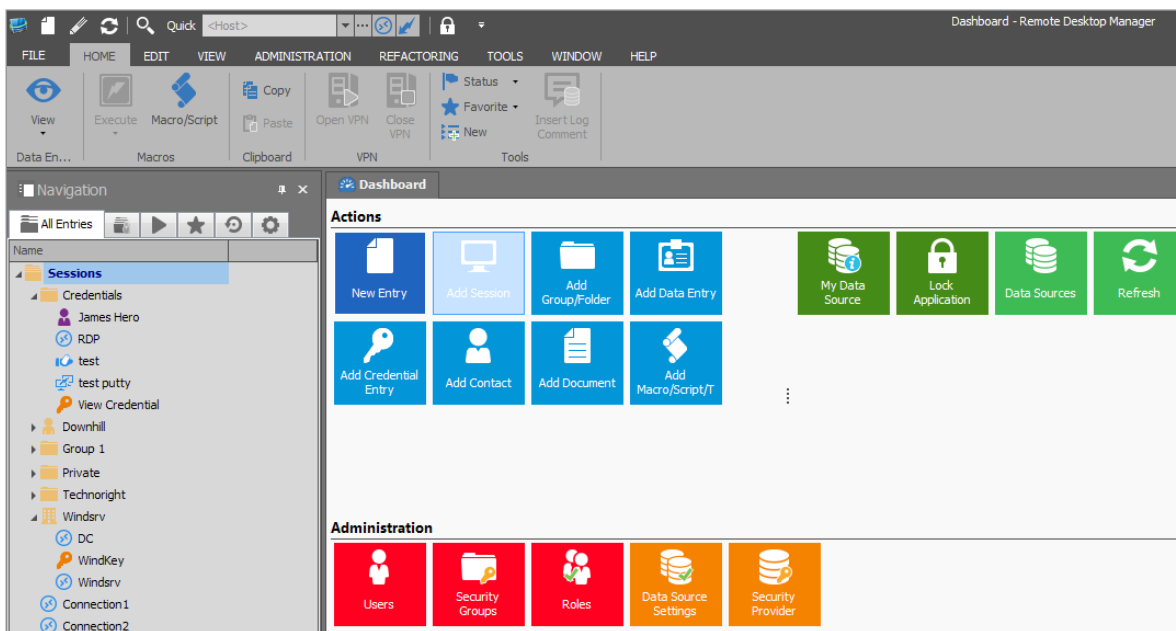

## Introducing new Office 2016 themes

*Devolutions*

---

**TASTE IS THE ONLY  
THING THAT CAN'T BE  
ARGUED OVER**

---

Hello RDMers,

You know how I might think that the Mona Lisa is the greatest painting ever created but someone else might totally disagree and say that for the Starry Night is the greatest painting they have ever seen. Taste is the only thing that can't be argued over. So to please your eyes and your different tastes we have added **Office 2016 themes** in our latest release, **Remote Desktop Manager Enterprise 11.1**.

Before you could adapt your User Interface with either the Ribbon or Menu interface, but your options would pretty much end there. Now you can actually choose the theme you would like to use; this will modify the color and look of your User Interface!

Let's take a quick look at your options:

The Legacy theme is the old old look of Remote Desktop Manager (a look from RDM 7.x's time). The Office 2013 (our previous default) and the Legacy theme look quite alike, except for the File menu.

Office 2016 is our newly created color theme; it's the new trend for sure. Yet the one that might surprise you is the **Office 2016 (Dark)** setting, which will modify your whole User Interface to a black and gray background.